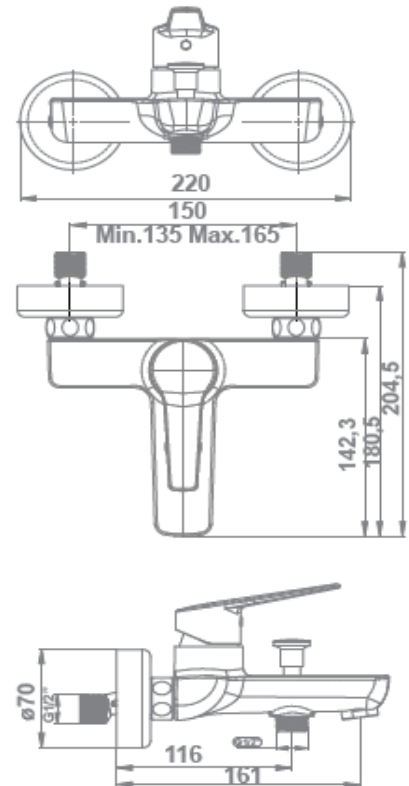

# gala

**Reference** G3927300  
**Description** Bath and shower mixer with shower set  
**Collection** SíA

## TECHNICAL SPECIFICATIONS

- Flow restrictor to 8 l/min included
- Contributes to obtaining VERDE certification through its sustainable use of water
- Produced with recycled materials
- The alloy used to produce it is included in the "European Positive List" (no migration of hazardous materials to water)
- G-Last chrome technology: high resistance against scratches

Ceramic discs cartridge  $\varnothing 35$  mm

Shower set included:

- 170 cm flexible hose
- $\varnothing 10$  cm hand shower. 1 function
- Hand shower holder

## FLOW RATE

Data measured in maximum flow position with mixed water