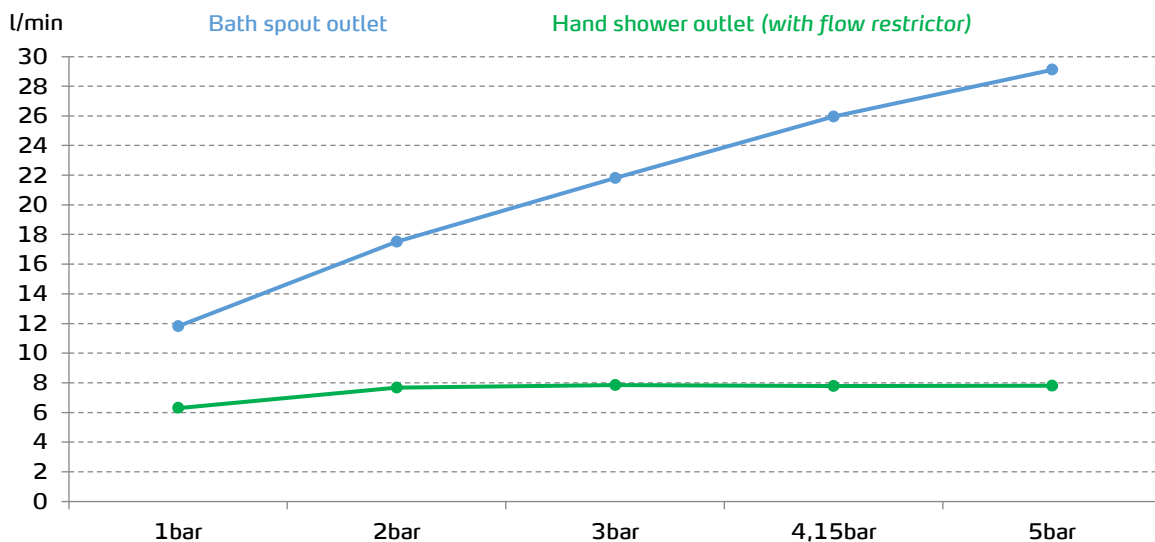

# gala

**Reference** G3927300  
**Description** Bath and shower mixer with shower set  
**Collection** SíA

## TECHNICAL SPECIFICATIONS

- Flow restrictor to 8 l/min included
- Contributes to obtaining VERDE certification through its sustainable use of water
- Produced with recycled materials
- The alloy used to produce it is included in the "European Positive List" (no migration of hazardous materials to water)
- G-Last chrome technology: high resistance against scratches

Ceramic discs cartridge  $\varnothing 35$  mm

Shower set included:

- 170 cm flexible hose
- $\varnothing 10$  cm hand shower. 1 function
- Hand shower holder

## FLOW RATE

Data measured in maximum flow position with mixed water