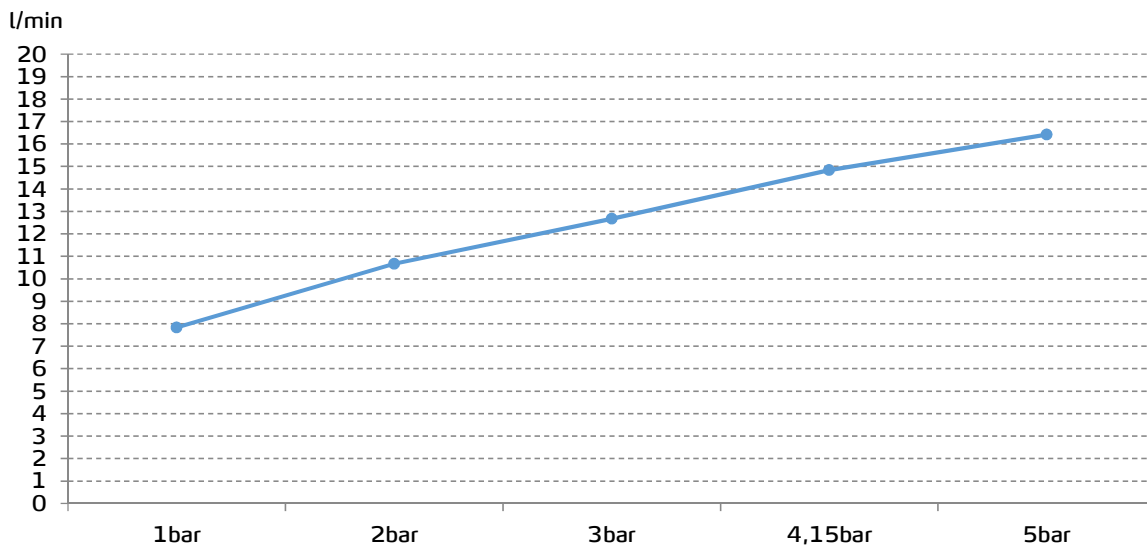

# gala

Reference G3930000

Description Basin mixer

Collection BLUE

## TECHNICAL SPECIFICATIONS

Basin mixer with gerontological handle

Ceramic discs cartridge  $\varnothing 40$  mm

3/8" flexible connection hoses included

Installation with up-down valve

## FLOW RATE

Data measured in maximum flow position with mixed water