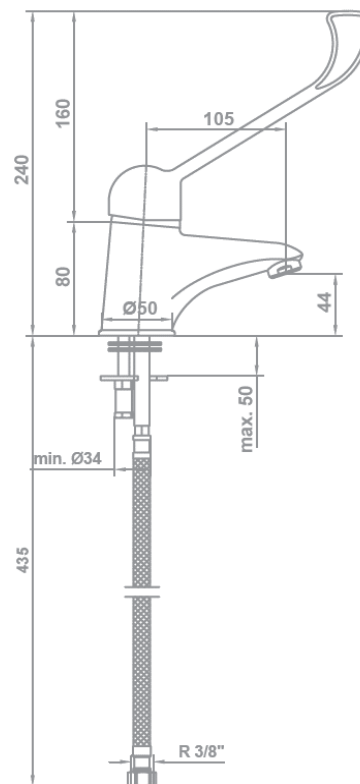

## TECHNICAL SPECIFICATIONS

Basin mixer with gerontological handle

Ceramic discs cartridge  $\varnothing 40$  mm

3/8" flexible connection hoses included

Installation with up-down valve

## FLOW RATE

Data measured in maximum flow position with mixed water