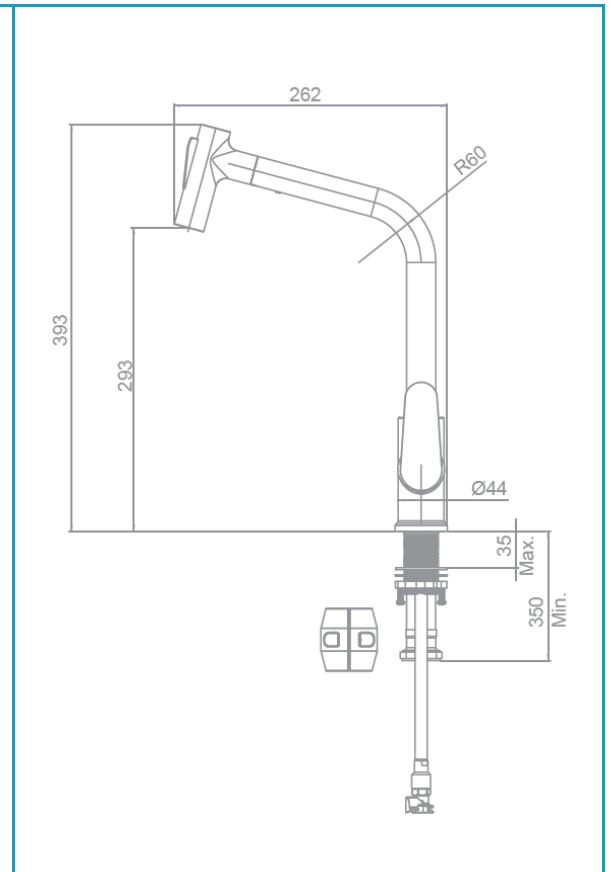

# gala

**Reference** G3947500  
**Description** Kitchen mixer with pull-out spout  
**Collection** G09

## TECHNICAL SPECIFICATIONS

Includes a 2 function extractable head shower with divertor

Rotating spout

Produced with recycled materials

The alloy used to produce it is included in the "European Positive List" (no migration of hazardous materials to water)

G-Last chrome technology: high resistance against scratches

Ceramic discs cartridge  $\varnothing 35$  mm

3/8" flexible connection hoses included

## FLOW RATE

Data measured in maximum flow position with mixed water