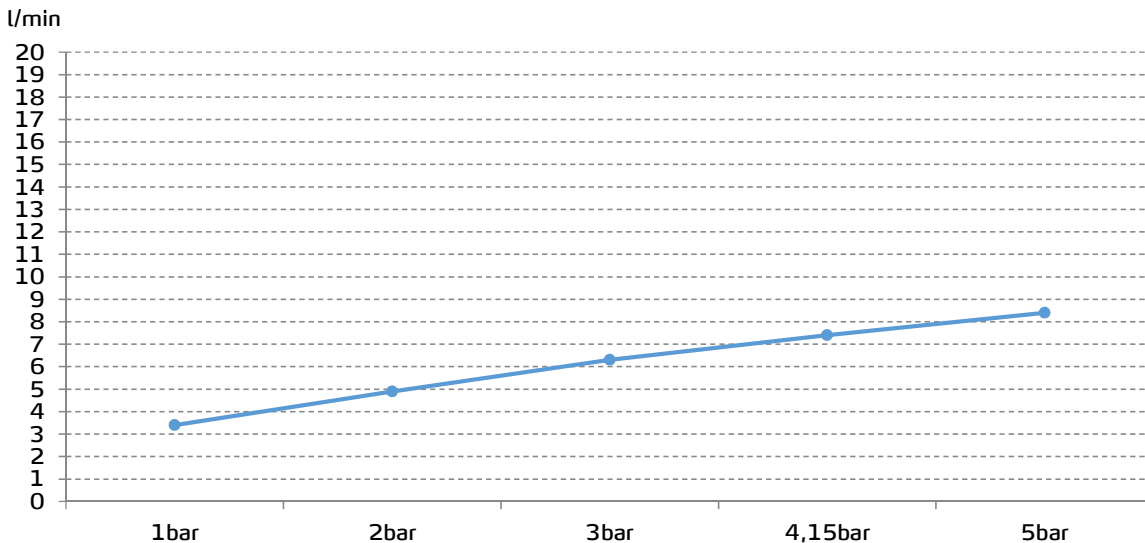

# gala

**Reference** G3947500  
**Description** Kitchen mixer with pull-out spout  
**Collection** G09

## TECHNICAL SPECIFICATIONS

Includes a 2 function extractable head shower with divertor

Rotating spout

Produced with recycled materials

The alloy used to produce it is included in the "European Positive List" (no migration of hazardous materials to water)

G-Last chrome technology: high resistance against scratches

Ceramic discs cartridge  $\varnothing 35$  mm

3/8" flexible connection hoses included

## FLOW RATE

Data measured in maximum flow position with mixed water