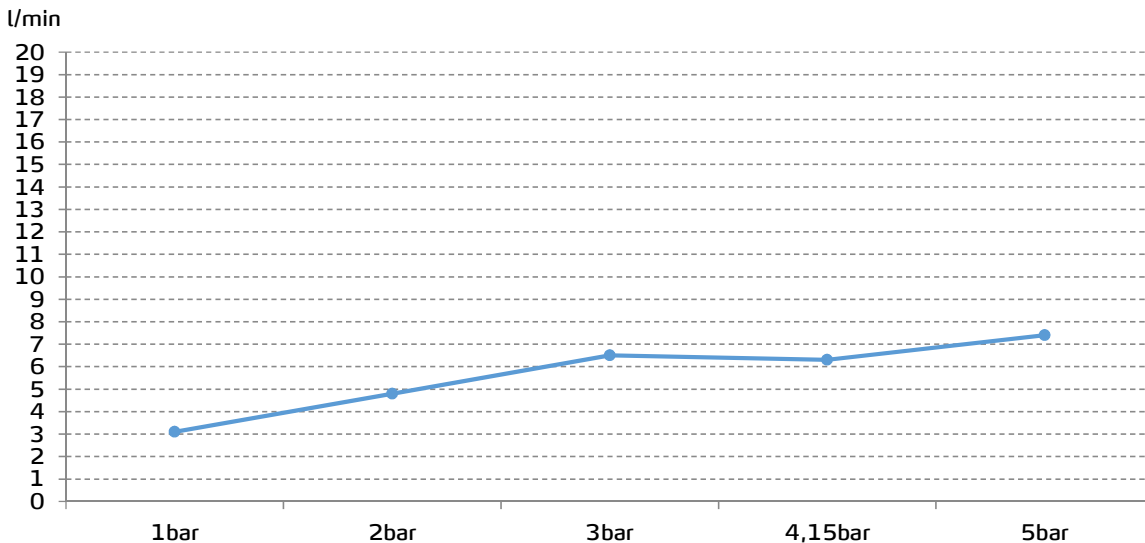

gala

Reference G3947700
Description Kitchen mixer with pull-down spout
Collection G09

TECHNICAL SPECIFICATIONS

Includes a 2 function extractable head shower with divertor

Rotating spout

Produced with recycled materials

The alloy used to produce it is included in the "European Positive List" (no migration of hazardous materials to water)

G-Last chrome technology: high resistance against scratches

Ceramic discs cartridge $\varnothing 35$ mm

3/8" flexible connection hoses included

FLOW RATE

Data measured in maximum flow position with mixed water