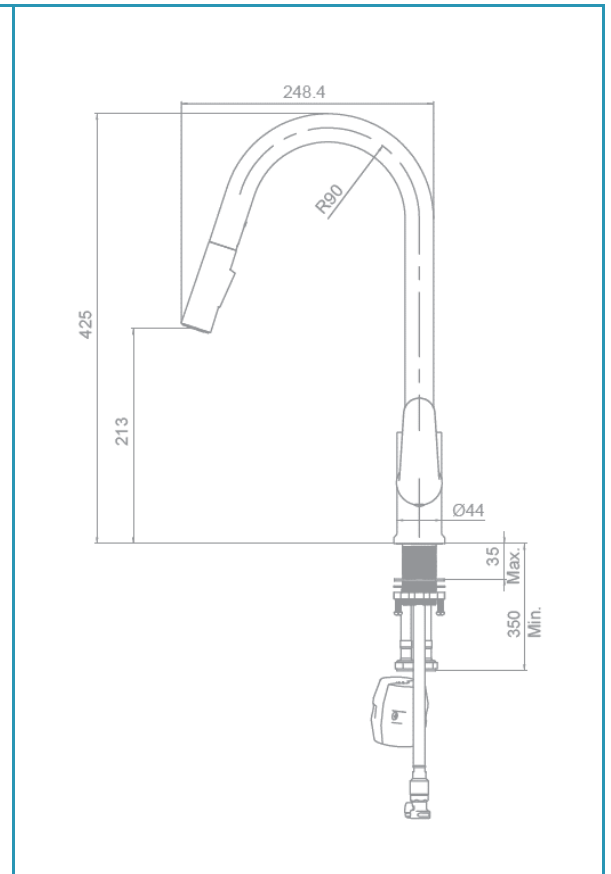

gala

Reference G3947700
Description Kitchen mixer with pull-down spout
Collection G09

TECHNICAL SPECIFICATIONS

Includes a 2 function extractable head shower with divertor

Rotating spout

Produced with recycled materials

3/8" flexible connection hoses included

FLOW RATE

Data measured in maximum flow position with mixed water