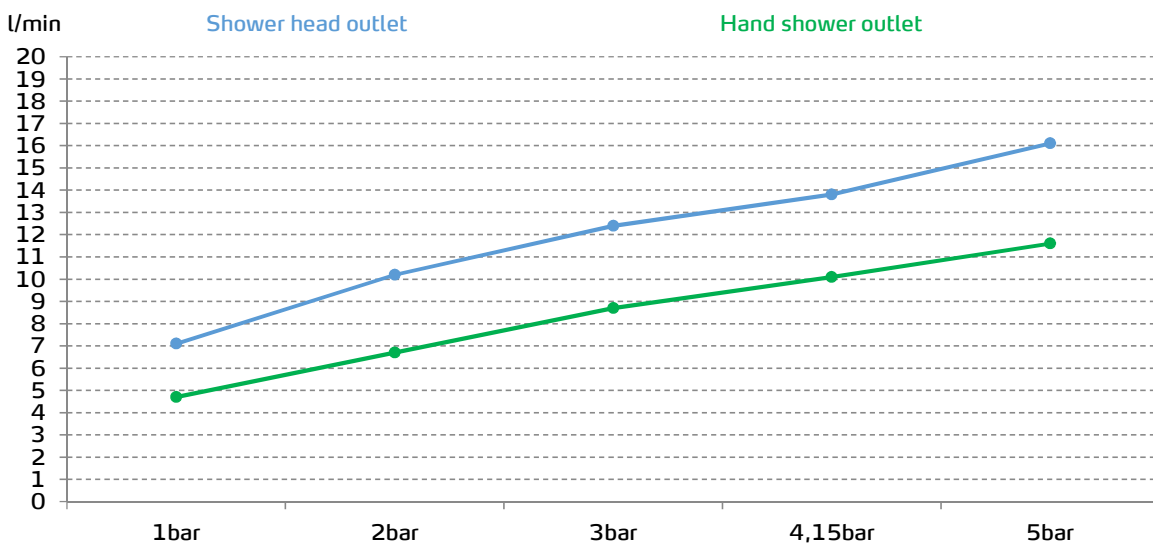

# gala

**Reference** G3968200  
**Description** Thermostatic shower column  
**Collection** T-947

## TECHNICAL SPECIFICATIONS

Thermostatic faucet

 38°C SafeStop safety device included

Cold-touch technology in handles to avoid burns

Shower set included:

- 22 cm shower head
- 30 cm extensible showerbar
- 170 cm flexible hose
- ø10 cm hand shower. 1 function
- Hand shower holder

## FLOW RATE

Data measured in maximum flow position with mixed water