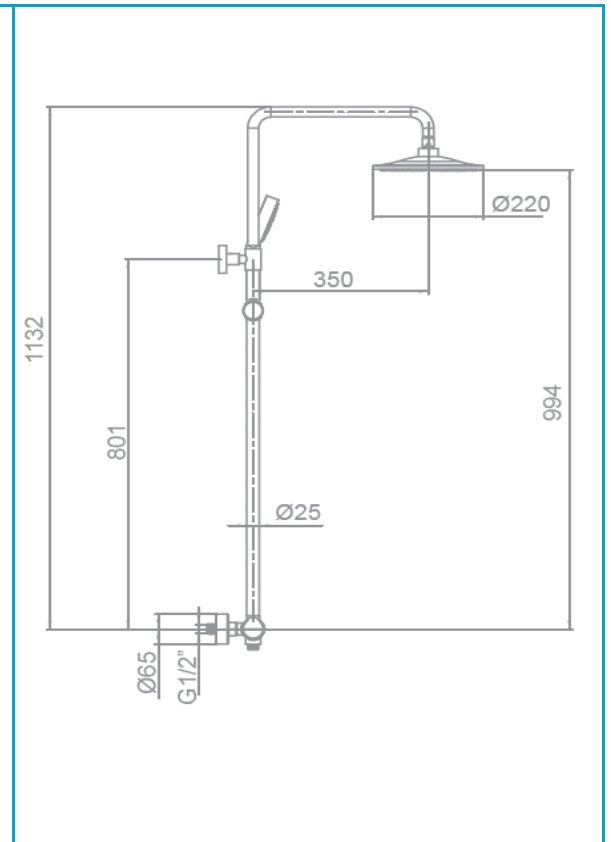

# gala

**Reference** G3968200  
**Description** Thermostatic shower column  
**Collection** T-947

## TECHNICAL SPECIFICATIONS

Thermostatic faucet

 38°C SafeStop safety device included

Cold-touch technology in handles to avoid burns

Shower set included:

- 22 cm shower head
- 30 cm extensible showerbar
- 170 cm flexible hose
- ø10 cm hand shower. 1 function
- Hand shower holder

## FLOW RATE

Data measured in maximum flow position with mixed water