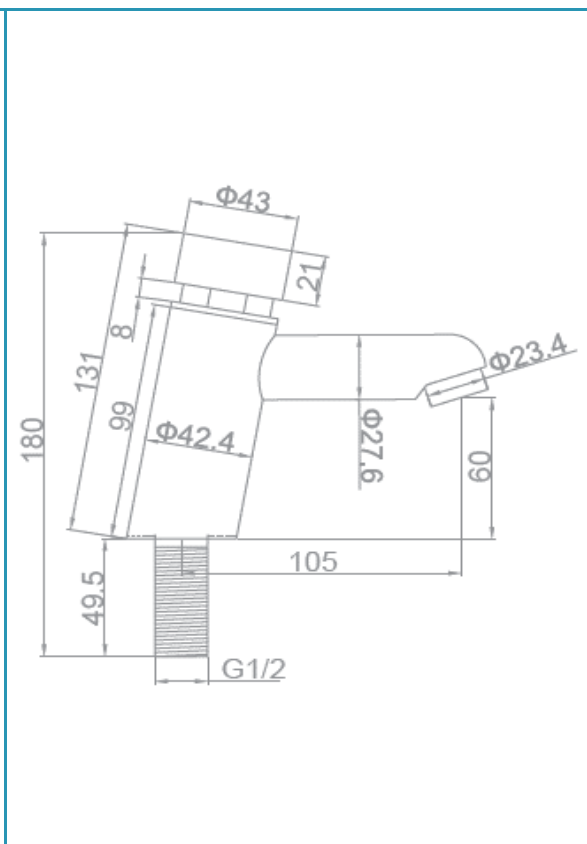

gala

Reference G3986500
Description Basin self-closing tap
Collection TEMPORIZADAS

TECHNICAL SPECIFICATIONS

Simple tap (cold or pre-mixed water)

Operational time: 6-8 seconds

3/8" flexible connection hose included

FLOW RATE