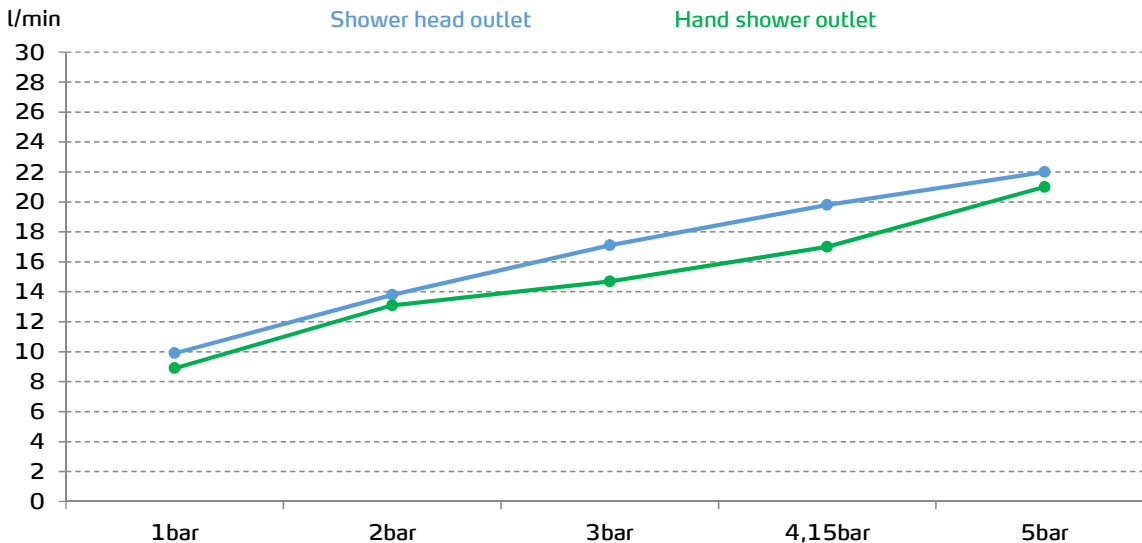

# gala

**Reference** G3987800  
**Description** Built-in shower mixer (2 outlets)  
**Collection** CUBO

## TECHNICAL SPECIFICATIONS

-  Produced with recycled materials
  -  The alloy used to produce it is included in the "European Positive List" (no migration of hazardous materials to water)
  -  G-Last chrome technology: high resistance against scratches
- Ceramic discs cartridge  $\varnothing 35$  mm
- Shower accessories not included\*

## FLOW RATE

Data measured in maximum flow position with mixed water