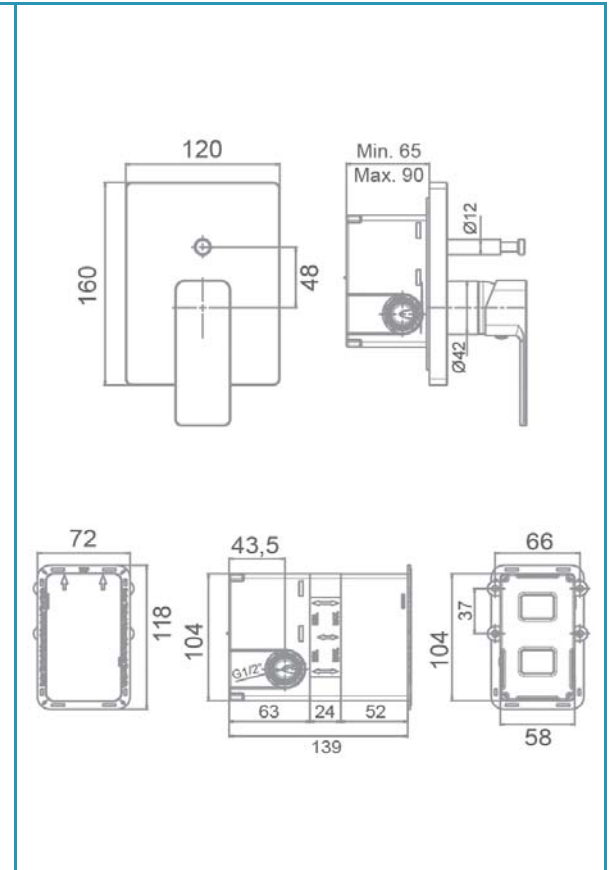

# gala

**Reference** G3987800  
**Description** Built-in shower mixer (2 outlets)  
**Collection** CUBO

## TECHNICAL SPECIFICATIONS

-  Produced with recycled materials
  -  The alloy used to produce it is included in the "European Positive List" (no migration of hazardous materials to water)
  -  G-Last chrome technology: high resistance against scratches
- Ceramic discs cartridge  $\varnothing 35$  mm
- Shower accessories not included\*

## FLOW RATE

Data measured in maximum flow position with mixed water