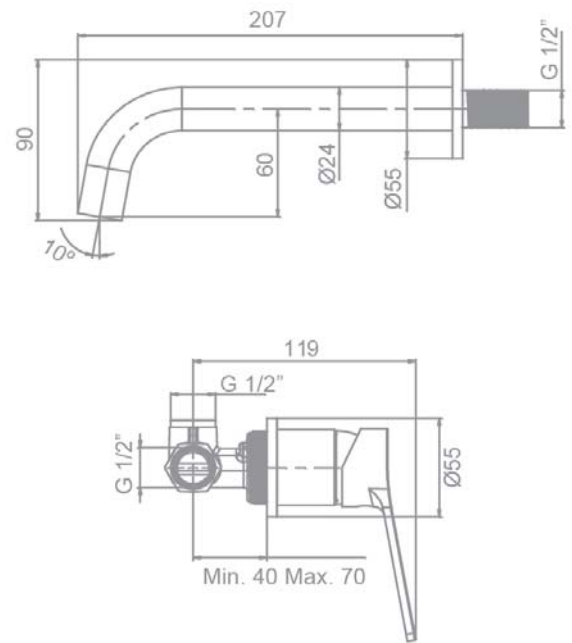

gala

Reference G3988200
Description Built-in wash basin mixer (2 pieces)
Collection GADEA

TECHNICAL SPECIFICATIONS

-  Produced with recycled materials
-  The alloy used to produce it is included in the "European Positive List" (no migration of hazardous materials to water)
-  G-Last chrome technology: high resistance against scratches

Ceramic discs cartridge $\varnothing 35$ mm

3/8" flexible connection hoses included

Installation with up-down valve

FLOW RATE

Data measured in maximum flow position with mixed water