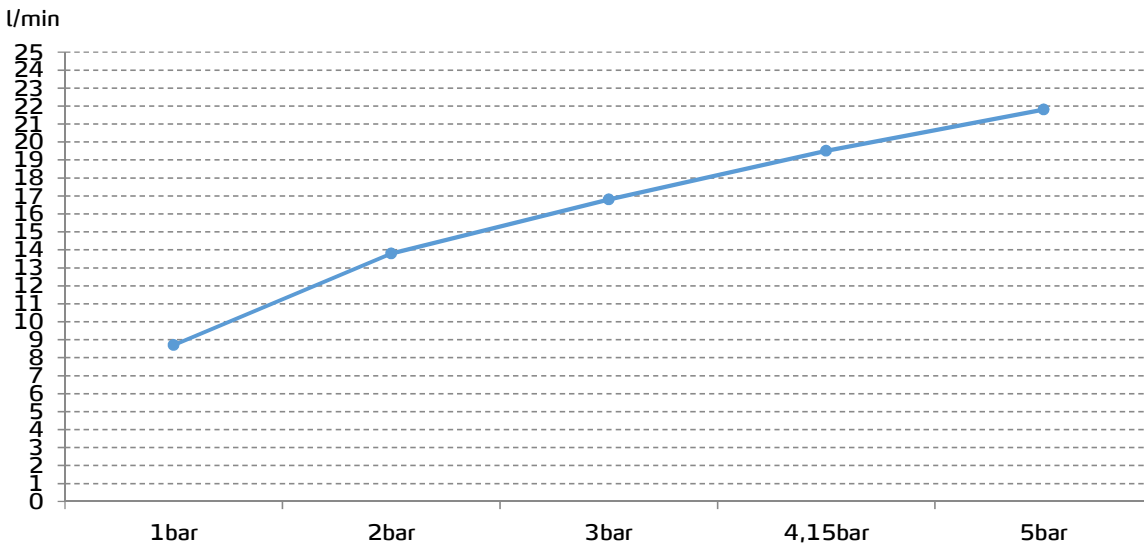

gala

Reference G3988200
Description Built-in wash basin mixer (2 pieces)
Collection GADEA

TECHNICAL SPECIFICATIONS

-  Produced with recycled materials
-  The alloy used to produce it is included in the "European Positive List" (no migration of hazardous materials to water)
-  G-Last chrome technology: high resistance against scratches

Ceramic discs cartridge $\varnothing 35$ mm

3/8" flexible connection hoses included

Installation with up-down valve

FLOW RATE

Data measured in maximum flow position with mixed water