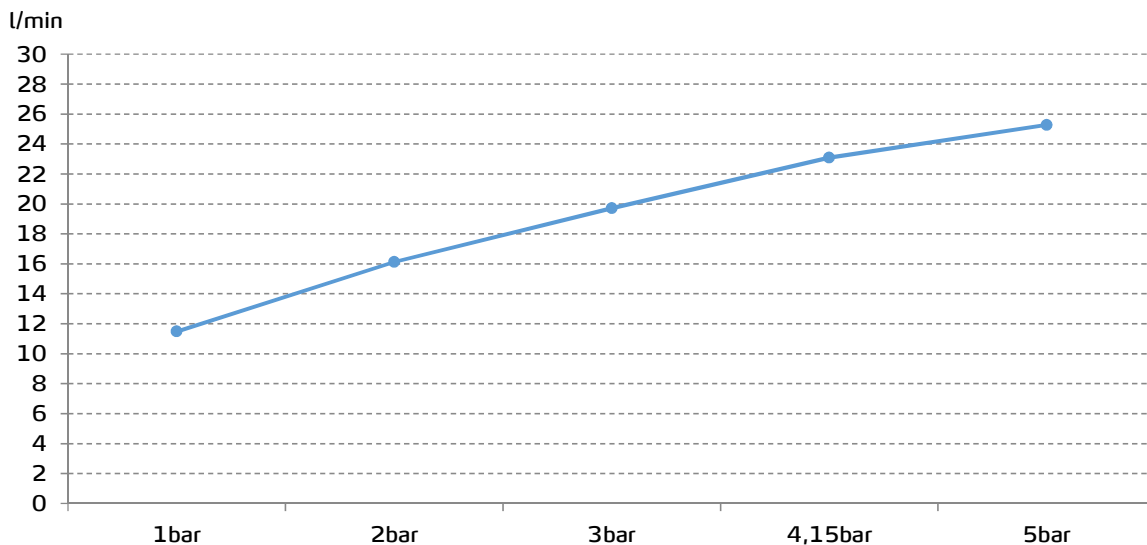

gala

Reference G3990300
Description Built-in basin mixer
Collection CLUNIA

TECHNICAL SPECIFICATIONS

Built-in basin mixer with 17,8 cm spout

-  Produced with recycled materials
-  The alloy used to produce it is included in the "European Positive List" (no migration of hazardous materials to water)
-  G-Last chrome technology: high resistance against scratches

Ceramic discs cartridge $\varnothing 35$ mm

Installation with up-down valve

FLOW RATE

Data measured in maximum flow position with mixed water