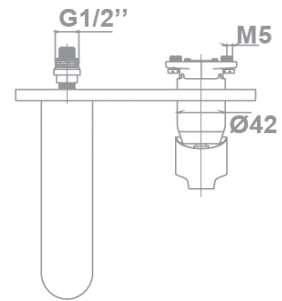

gala

Reference G3990300
Description Built-in basin mixer
Collection CLUNIA

TECHNICAL SPECIFICATIONS

Built-in basin mixer with 17,8 cm spout

-  Produced with recycled materials
-  The alloy used to produce it is included in the "European Positive List" (no migration of hazardous materials to water)
-  G-Last chrome technology: high resistance against scratches

Ceramic discs cartridge $\varnothing 35$ mm

Installation with up-down valve

FLOW RATE

Data measured in maximum flow position with mixed water