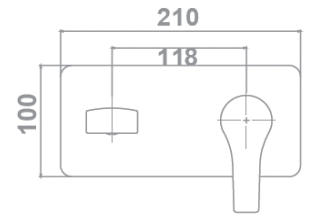

gala

Reference G3990300
Description Built-in basin mixer
Collection CLUNIA

TECHNICAL SPECIFICATIONS

Built-in basin mixer with 17,8 cm spout

-  Produced with recycled materials
-  The alloy used to produce it is included in the "European Positive List" (no migration of hazardous materials to water)
-  G-Last chrome technology: high resistance against scratches

Ceramic discs cartridge $\varnothing 35$ mm

Installation with up-down valve

FLOW RATE

Data measured in maximum flow position with mixed water