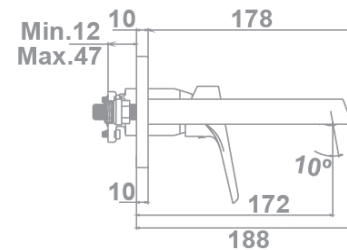

gala

Reference G3990300
Description Built-in basin mixer
Collection CLUNIA

TECHNICAL SPECIFICATIONS

Built-in basin mixer with 17,8 cm spout

-  Produced with recycled materials
-  The alloy used to produce it is included in the "European Positive List" (no migration of hazardous materials to water)
-  G-Last chrome technology: high resistance against scratches

Ceramic discs cartridge $\varnothing 35$ mm

Installation with up-down valve

FLOW RATE

Data measured in maximum flow position with mixed water