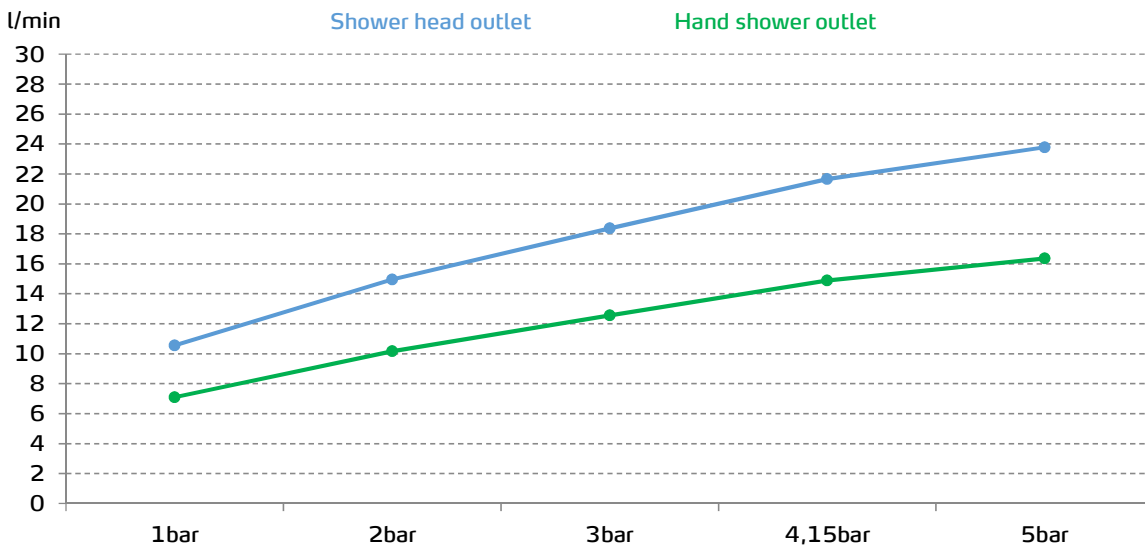

gala

Reference G3991100
Description Built-in shower mixer (2 outlets)
Collection CLUNIA

TECHNICAL SPECIFICATIONS

-  Produced with recycled materials
-  The alloy used to produce it is included in the "European Positive List" (no migration of hazardous materials to water)
-  G-Last chrome technology: high resistance against scratches

Ceramic discs cartridge $\varnothing 35$ mm

Shower accessories not included*

* See compatible accessories in the "Shower Program" of Gala

FLOW RATE

Data measured in maximum flow position with mixed water