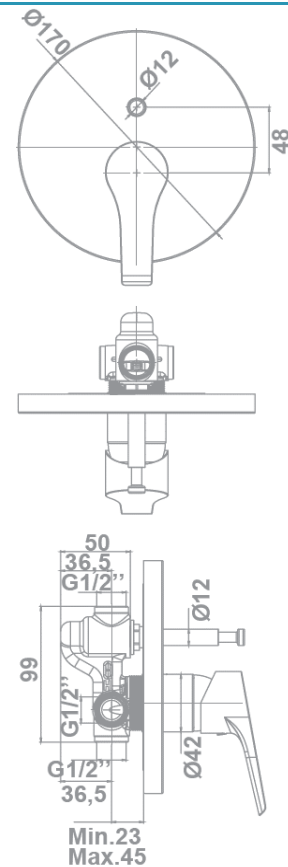

gala

Reference G3991100
Description Built-in shower mixer (2 outlets)
Collection CLUNIA

TECHNICAL SPECIFICATIONS

-  Produced with recycled materials
-  The alloy used to produce it is included in the "European Positive List" (no migration of hazardous materials to water)
-  G-Last chrome technology: high resistance against scratches

Ceramic discs cartridge $\varnothing 35$ mm

Shower accessories not included*

* See compatible accessories in the "Shower Program" of Gala

FLOW RATE

Data measured in maximum flow position with mixed water