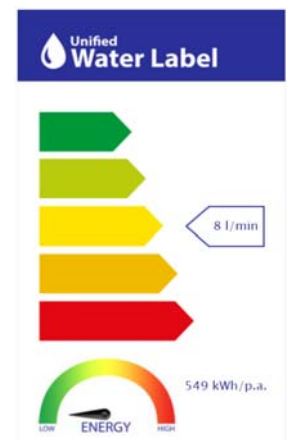

# gala

**Reference** G3992800  
**Description** Bath and shower mixer  
**Collection** MENA

## TECHNICAL SPECIFICATIONS

-  Flow restrictor to 8 l/min included
  -  AENOR certification
  -  Contributes to obtaining VERDE certification through its sustainable use of water
  -  Produced with recycled materials
  -  The alloy used to produce it is included in the "European Positive List" (no migration of hazardous materials to water)
  -  Low noise level
  -  G-Last chrome technology: high resistance against scratches
- Ceramic discs cartridge  $\varnothing 35$  mm

## FLOW RATE

Data measured in maximum flow position with mixed water