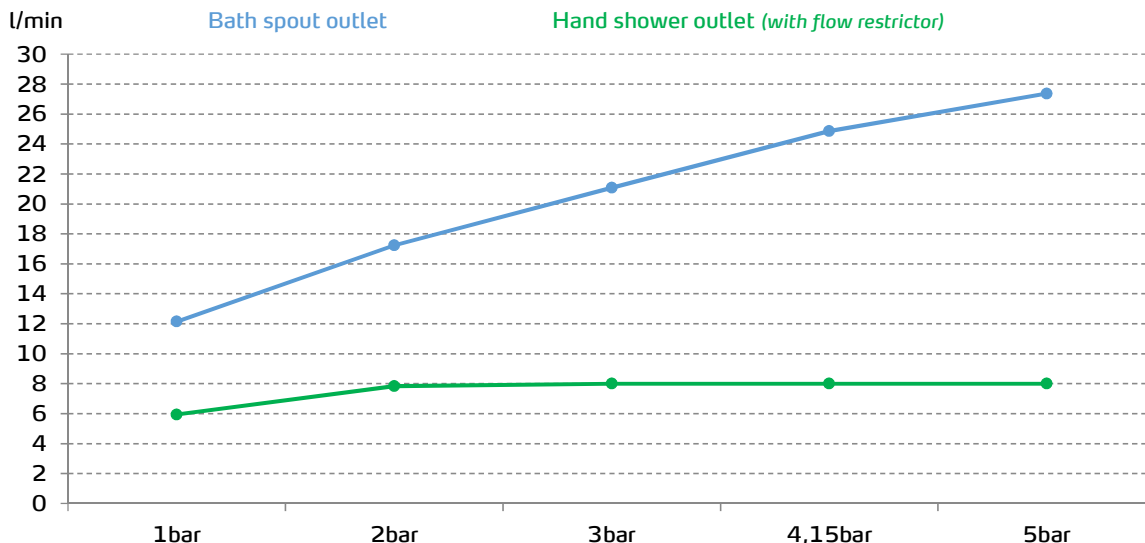

# gala

**Reference** G3992800  
**Description** Bath and shower mixer  
**Collection** MENA

## TECHNICAL SPECIFICATIONS

-  Flow restrictor to 8 l/min included
  -  AENOR certification
  -  Contributes to obtaining VERDE certification through its sustainable use of water
  -  Produced with recycled materials
  -  The alloy used to produce it is included in the "European Positive List" (no migration of hazardous materials to water)
  -  Low noise level
  -  G-Last chrome technology: high resistance against scratches
- Ceramic discs cartridge  $\varnothing 35$  mm

## FLOW RATE

Data measured in maximum flow position with mixed water