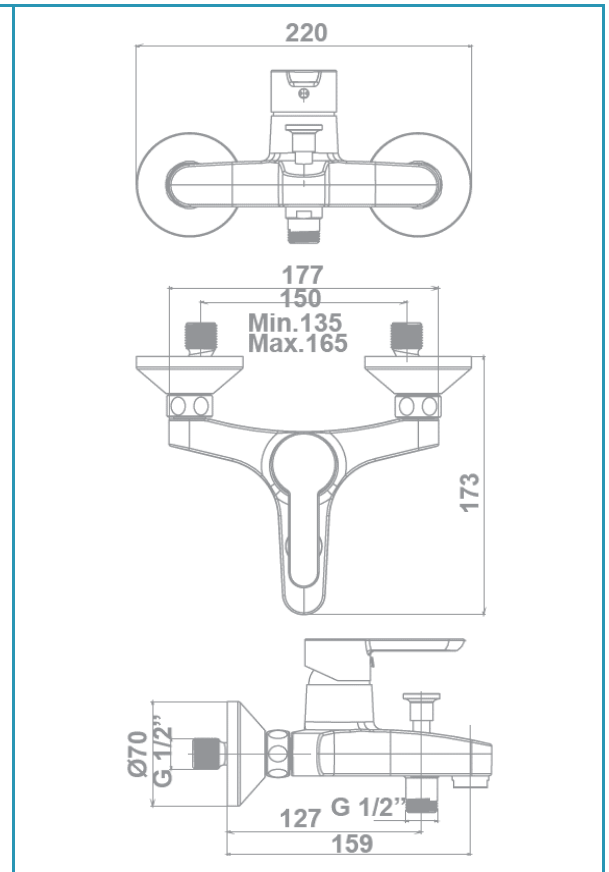

# gala

**Reference** G3992800  
**Description** Bath and shower mixer  
**Collection** MENA

## TECHNICAL SPECIFICATIONS

-  Flow restrictor to 8 l/min included
  -  AENOR certification
  -  Contributes to obtaining VERDE certification through its sustainable use of water
  -  Produced with recycled materials
  -  The alloy used to produce it is included in the "European Positive List" (no migration of hazardous materials to water)
  -  Low noise level
  -  G-Last chrome technology: high resistance against scratches
- Ceramic discs cartridge  $\varnothing 35$  mm

## FLOW RATE

Data measured in maximum flow position with mixed water