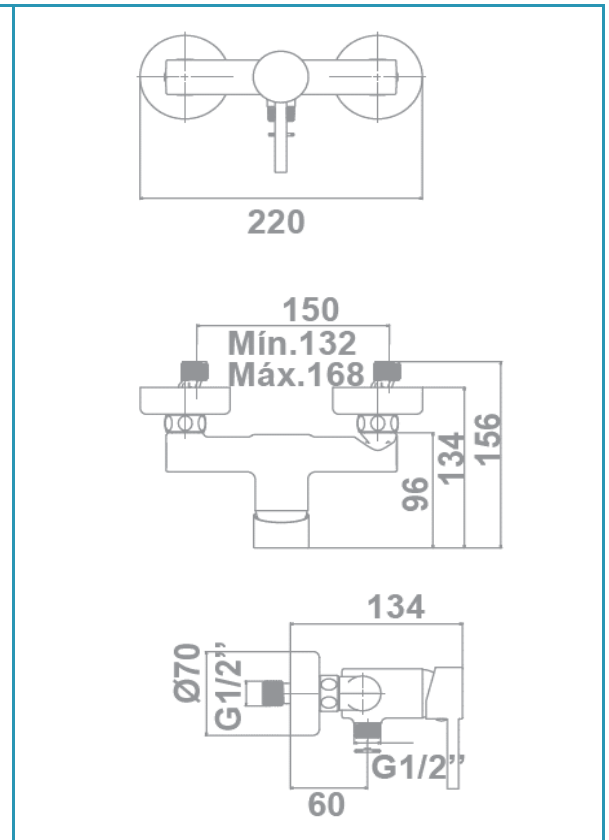

gala

Reference G3994502
Description Shower mixer with shower set
Collection ODRÁ

TECHNICAL SPECIFICATIONS

- Flow restrictor to 8 l/min included
- AENOR certification (in process)
- Contributes to obtaining BREEAM, LEED and VERDE certifications through its sustainable use of water
- Produced with recycled materials
- The alloy used to produce it is included in the "European Positive List" (no migration of hazardous materials to water)
- Low noise level
- G-Last chrome technology: high resistance against scratches

Ceramic discs cartridge $\varnothing 35$ mm

Shower set included:

- 150 cm flexible hose
- $\varnothing 10$ cm hand shower. 1 function
- Hand shower holder

FLOW RATE

Data measured in maximum flow position with mixed water