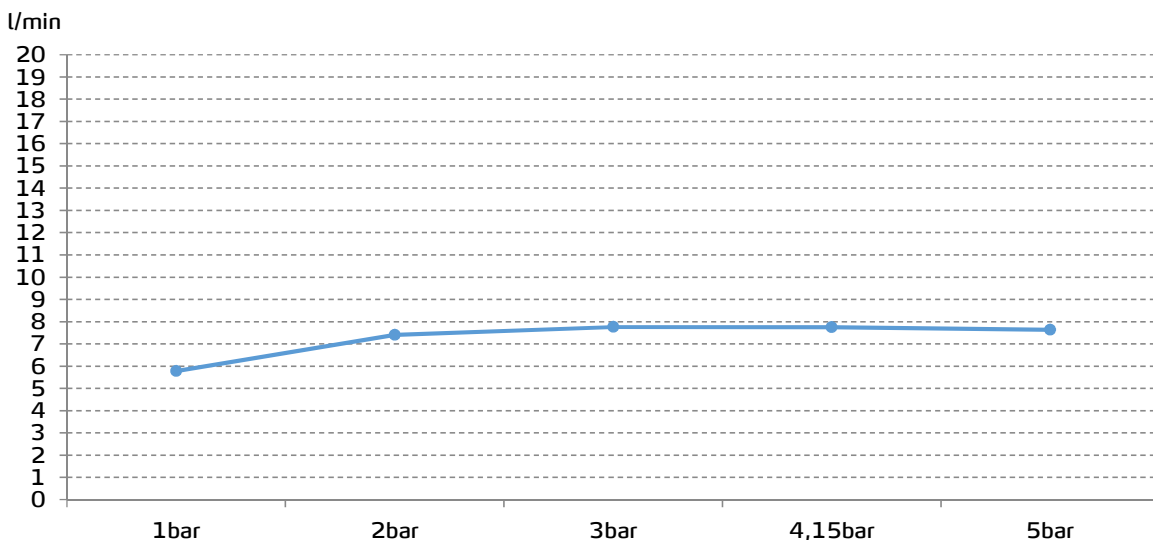

gala

Reference G3994502
Description Shower mixer with shower set
Collection ODRÁ

TECHNICAL SPECIFICATIONS

- Flow restrictor to 8 l/min included
- AENOR certification (in process)
- Contributes to obtaining BREEAM, LEED and VERDE certifications through its sustainable use of water
- Produced with recycled materials
- The alloy used to produce it is included in the "European Positive List" (no migration of hazardous materials to water)
- Low noise level
- G-Last chrome technology: high resistance against scratches

Ceramic discs cartridge $\varnothing 35$ mm

Shower set included:

- 150 cm flexible hose
- $\varnothing 10$ cm hand shower. 1 function
- Hand shower holder

FLOW RATE

Data measured in maximum flow position with mixed water