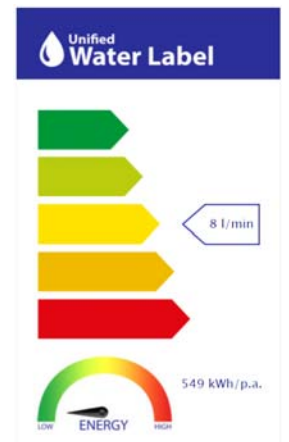

gala

Reference G3994502
Description Shower mixer with shower set
Collection ODRÁ

TECHNICAL SPECIFICATIONS

- Flow restrictor to 8 l/min included
- AENOR certification (in process)
- Contributes to obtaining BREEAM, LEED and VERDE certifications through its sustainable use of water
- Produced with recycled materials
- The alloy used to produce it is included in the "European Positive List" (no migration of hazardous materials to water)
- Low noise level
- G-Last chrome technology: high resistance against scratches

Ceramic discs cartridge $\varnothing 35$ mm

Shower set included:

- 150 cm flexible hose
- $\varnothing 10$ cm hand shower. 1 function
- Hand shower holder

FLOW RATE

Data measured in maximum flow position with mixed water