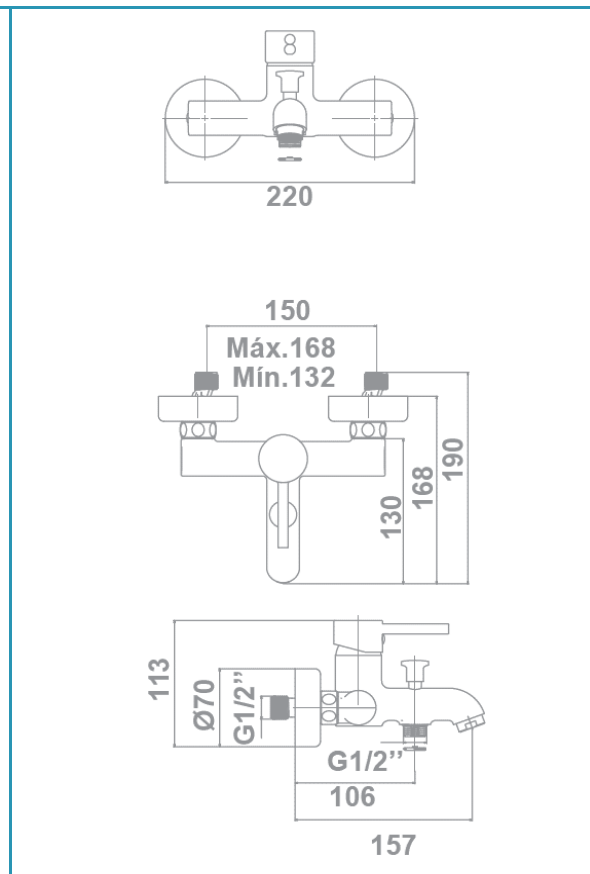

gala

Reference G3994700
Description Bath and shower mixer with shower set
Collection ODRA

TECHNICAL SPECIFICATIONS

-  Flow restrictor to 8 l/min included
-  AENOR certification
-  Contributes to obtaining VERDE certification through its sustainable use of water
-  Produced with recycled materials
-  The alloy used to produce it is included in the "European Positive List" (no migration of hazardous materials to water)
-  Low noise level
-  G-Last chrome technology: high resistance against scratches

Ceramic discs cartridge $\varnothing 35$ mm

Shower set included:

- 170 cm flexible hose
- $\varnothing 10$ cm hand shower. 1 function
- Hand shower holder

FLOW RATE

Data measured in maximum flow position with mixed water