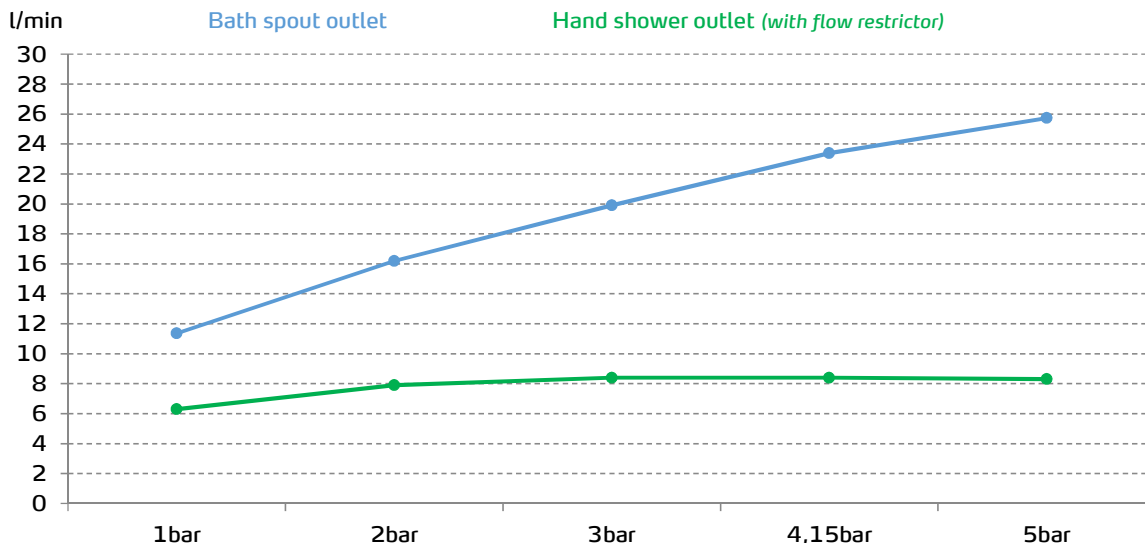

gala

Reference G3994700
Description Bath and shower mixer with shower set
Collection ODRA

TECHNICAL SPECIFICATIONS

-  Flow restrictor to 8 l/min included
-  AENOR certification
-  Contributes to obtaining VERDE certification through its sustainable use of water
-  Produced with recycled materials
-  The alloy used to produce it is included in the "European Positive List" (no migration of hazardous materials to water)
-  Low noise level
-  G-Last chrome technology: high resistance against scratches

Ceramic discs cartridge $\varnothing 35$ mm

Shower set included:

- 170 cm flexible hose
- $\varnothing 10$ cm hand shower. 1 function
- Hand shower holder

FLOW RATE

Data measured in maximum flow position with mixed water