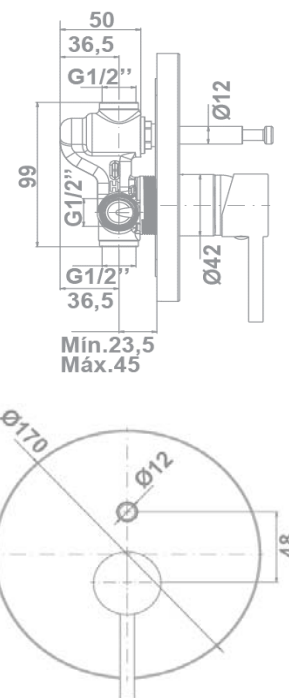

gala

Reference G3995002
Description Built-in shower mixer (2 outlets)
Collection ODRA

TECHNICAL SPECIFICATIONS

-  Produced with recycled materials
-  The alloy used to produce it is included in the "European Positive List" (no migration of hazardous materials to water)
-  G-Last chrome technology: high resistance against scratches

Ceramic discs cartridge $\varnothing 35$ mm

Shower accessories not included*

* See compatible accessories in the "Shower Program" of Gala

FLOW RATE

Data measured in maximum flow position with mixed water