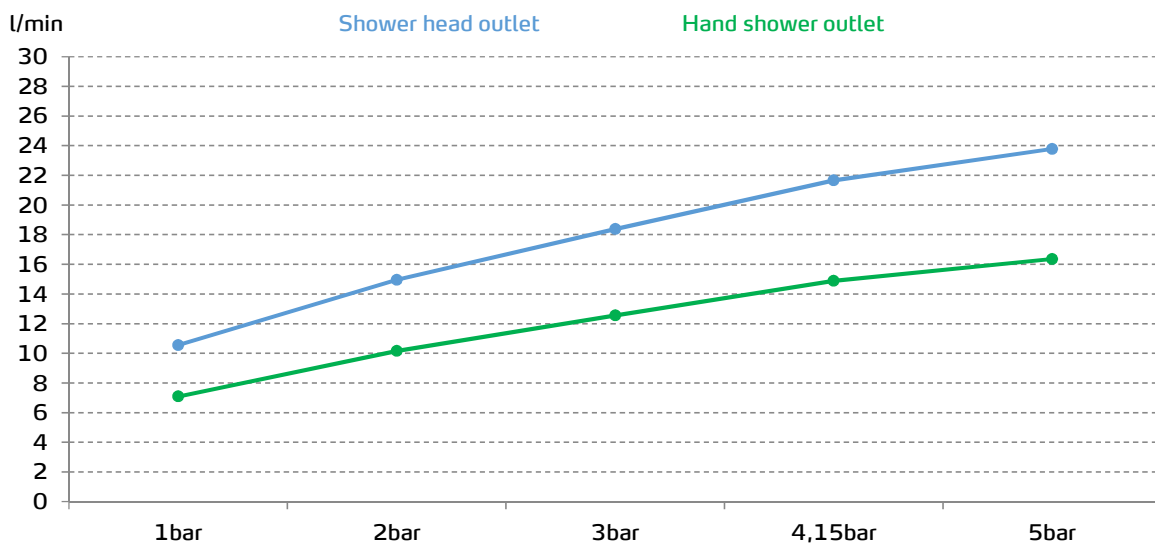

gala

Reference G3995002
Description Built-in shower mixer (2 outlets)
Collection ODRA

TECHNICAL SPECIFICATIONS

-  Produced with recycled materials
-  The alloy used to produce it is included in the "European Positive List" (no migration of hazardous materials to water)
-  G-Last chrome technology: high resistance against scratches

Ceramic discs cartridge $\varnothing 35$ mm

Shower accessories not included*

* See compatible accessories in the "Shower Program" of Gala

FLOW RATE

Data measured in maximum flow position with mixed water