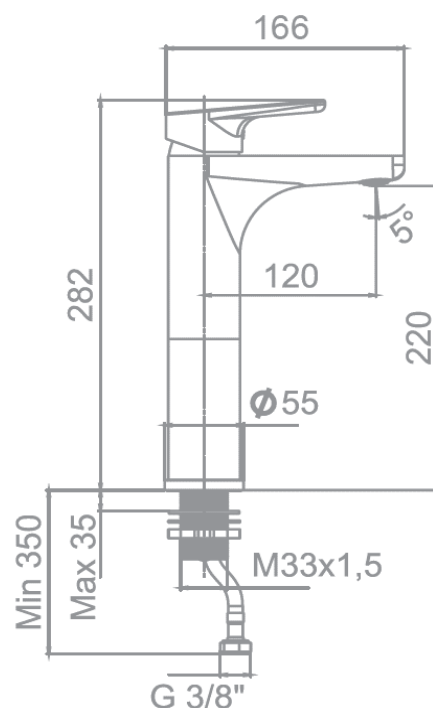

# gala

**Reference** G39981..  
**Description** Basin mixer with high spout  
**Collection** HAZA

G-Last chrome technology: high resistance against scratches

Ceramic discs cartridge  $\varnothing 35$  mm

3/8" flexible connection hoses included

Installation with up-down valve

## FLOW RATE

Data measured in maximum flow position with mixed water