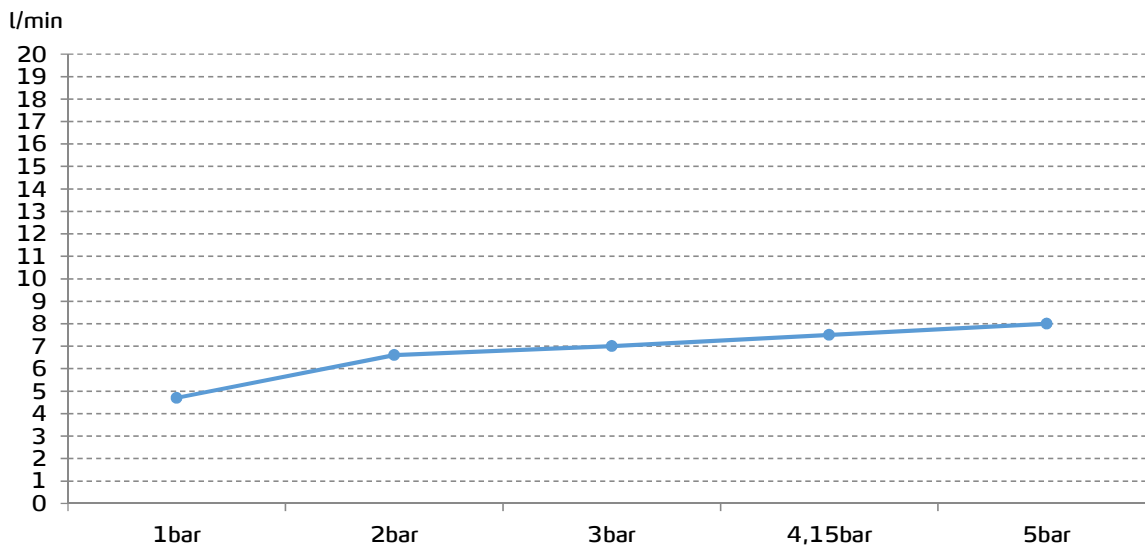

G-Last chrome technology: high resistance against scratches

Ceramic discs cartridge  $\varnothing 35$  mm

3/8" flexible connection hoses included

Installation with up-down valve

## FLOW RATE

Data measured in maximum flow position with mixed water