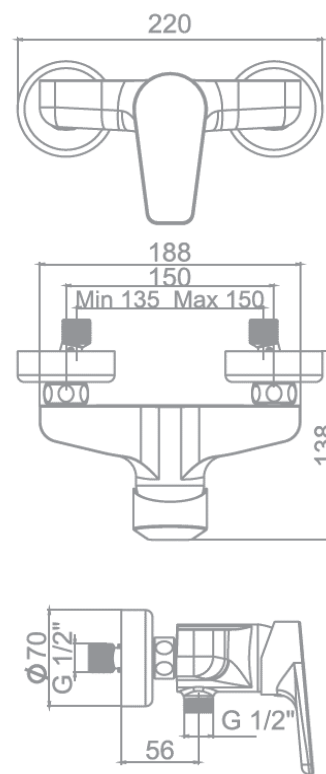

gala

Reference G39984..
Description Shower mixer
Collection HAZA

TECHNICAL SPECIFICATIONS

Available finishings: chrome and black

Produced with recycled materials

The alloy used to produce it is included in the "European Positive List" (no migration of hazardous materials to water)

G-Last chrome technology: high resistance against scratches

Ceramic discs cartridge $\varnothing 35$ mm

FLOW RATE

Data measured in maximum flow position with mixed water