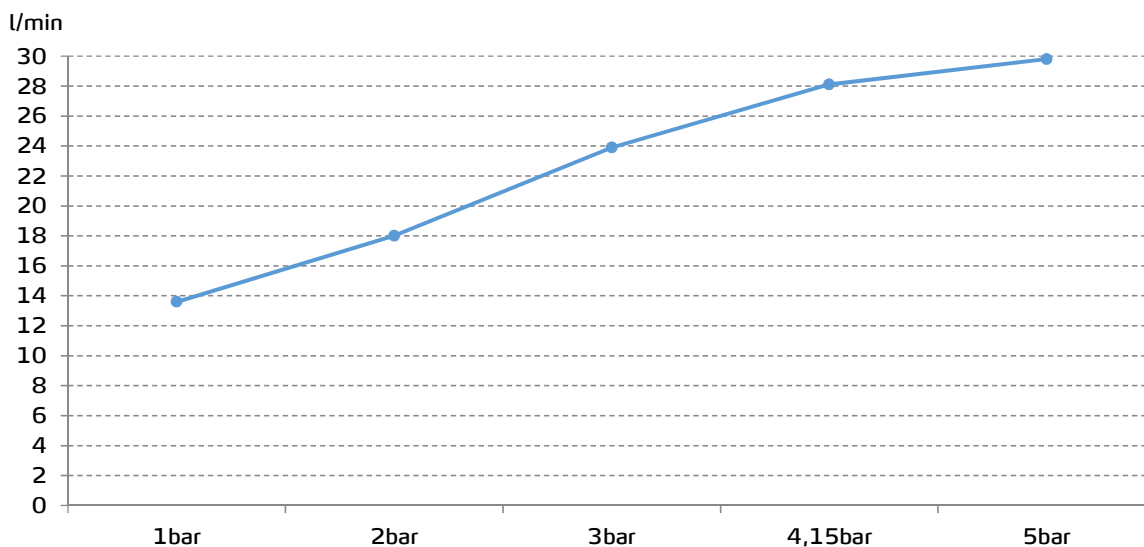

gala

Reference G39984..
Description Shower mixer
Collection HAZA

TECHNICAL SPECIFICATIONS

Available finishings: chrome and black

Produced with recycled materials

The alloy used to produce it is included in the "European Positive List" (no migration of hazardous materials to water)

G-Last chrome technology: high resistance against scratches

Ceramic discs cartridge $\varnothing 35$ mm

FLOW RATE

Data measured in maximum flow position with mixed water