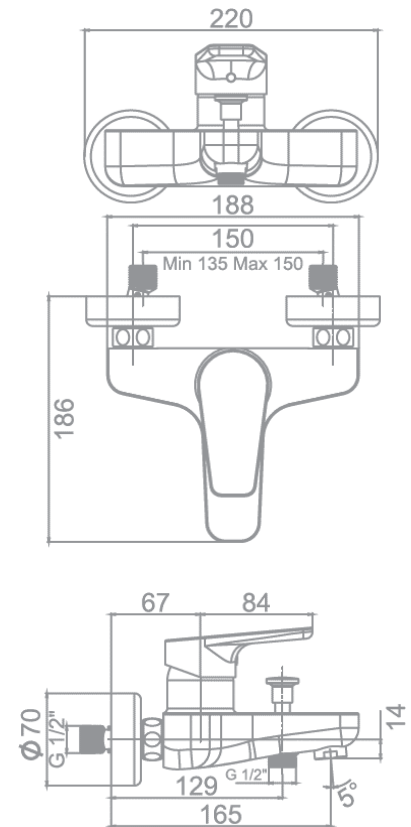

gala

Reference G39985..
Description Bath and shower mixer with shower set
Collection HAZA

TECHNICAL SPECIFICATIONS

Available finishings: chrome and black

-  Produced with recycled materials
-  The alloy used to produce it is included in the "European Positive List" (no migration of hazardous materials to water)
-  G-Last chrome technology: high resistance against scratches

Ceramic discs cartridge $\varnothing 35$ mm

Shower set included:

- 170 cm flexible hose
- $\varnothing 10$ cm hand shower. 3 functions
- Hand shower holder

FLOW RATE

Data measured in maximum flow position with mixed water