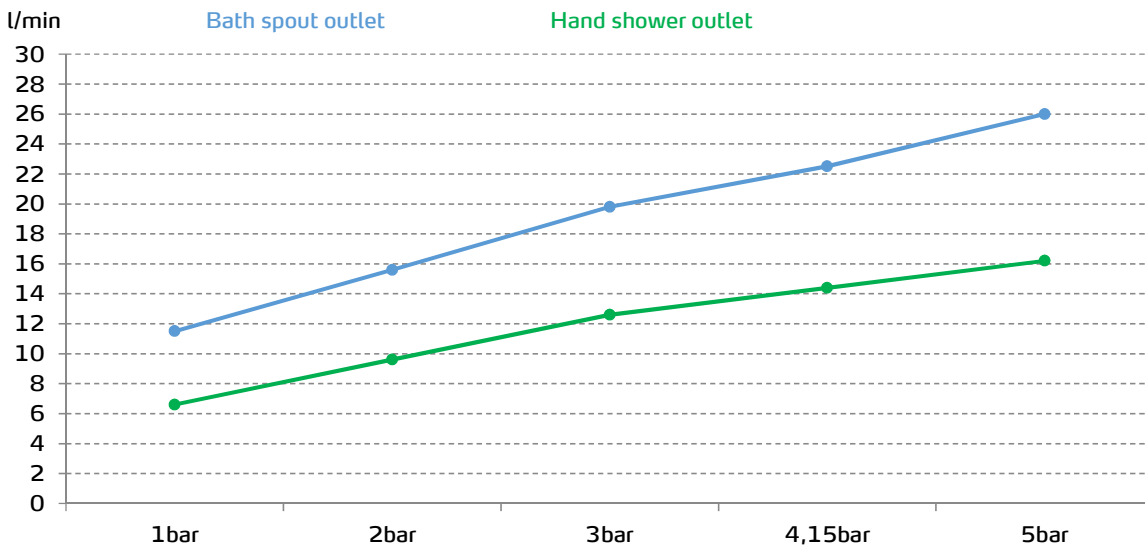

gala

Reference G39985..
Description Bath and shower mixer with shower set
Collection HAZA

TECHNICAL SPECIFICATIONS

Available finishings: chrome and black

-  Produced with recycled materials
-  The alloy used to produce it is included in the "European Positive List" (no migration of hazardous materials to water)
-  G-Last chrome technology: high resistance against scratches

Ceramic discs cartridge $\varnothing 35$ mm

Shower set included:

- 170 cm flexible hose
- $\varnothing 10$ cm hand shower. 3 functions
- Hand shower holder

FLOW RATE

Data measured in maximum flow position with mixed water