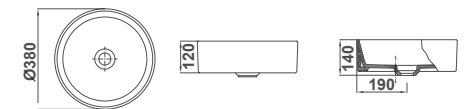

# + Design

Hera Round

29243 **HERA ROUND**    
**Ø38 cm**  
HERA wash-basin  
No overflow  
No taphole