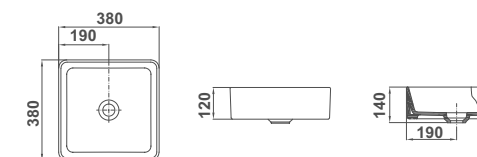

## Hera Square

29241 **HERA SQUARE**  
**38x38 cm**  
HERA SQ wash-basin  
No overflow  
No taphole