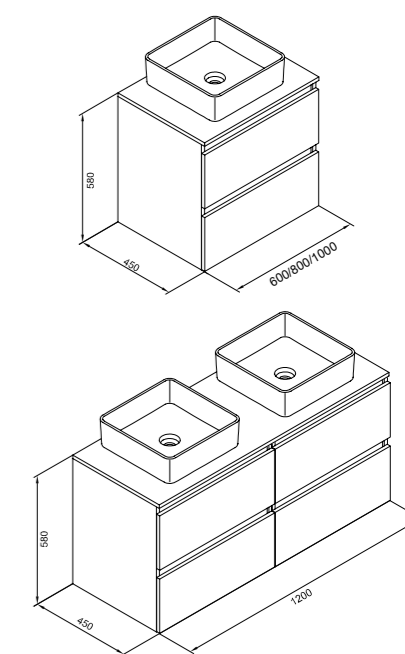

+ Base unit White wash-basin	 GLOSS WHITE	 RUSTIC OAK	 Soft Close	
60 cm 2 drawers	Set (base unit + wash-basin)*	7891401	7891474	 Hettich rails	
80 cm 2 drawers	Set (base unit + wash-basin)*	7891501	7891574		
100 cm 2 drawers	Set (base unit + wash-basin)*	7891601	7891674		
120 cm 4 drawers	Set (base unit + 2 wash-basins)*	7891701	7891774		
					  Drawer with organizing box

* Daily base unit + countertop + Hera Square white wash-basin

	+ Base unit Black wash-basin	 GLOSS WHITE	 RUSTIC OAK	 Soft Close	
60 cm 2 drawers	Set (base unit + wash-basin)*	7892101	7892174	 Hettich rails	
80 cm 2 drawers	Set (base unit + wash-basin)*	7892201	7892274		
100 cm 2 drawers	Set (base unit + wash-basin)*	7892301	7892374		
120 cm 4 drawers	Set (base unit + 2 wash-basins)*	7892401	7892474		
					  Drawer with organizing box

* Daily base unit + countertop + Hera Square black wash-basin