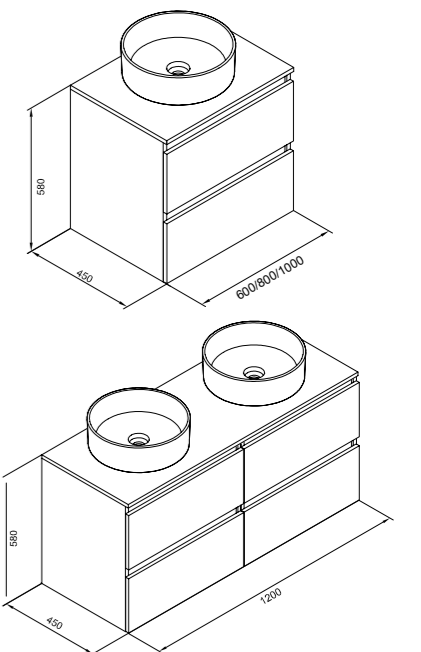

Daily + Hera

Set 120cm 4DR
Base unit + countertop
+ Hera wash-basin
Ref. 7890374
Rustic Oak base unit
White wash-basins

Daily + Hera

Set 60cm 2DR
Base unit + countertop
+ Hera wash-basin
Ref. 7890701
Gloss White base unit
Black wash-basin

Soft Close

Hettich rails

Drawer with
organizing box

	Base unit + White wash-basin	GLOSS WHITE	RUSTIC OAK
60 cm 2 drawers	Set (base unit + wash-basin)*	7890001	7890074
80 cm 2 drawers	Set (base unit + wash-basin)*	7890101	7890174
100 cm 2 drawers	Set (base unit + wash-basin)*	7890201	7890274
120 cm 4 drawers	Set (base unit + 2 wash-basins)*	7890301	7890374

* Daily base unit + countertop + Hera Round white wash-basin

	Base unit + Black wash-basin	GLOSS WHITE	RUSTIC OAK
60 cm 2 drawers	Set (base unit + wash-basin)*	7890701	7890774
80 cm 2 drawers	Set (base unit + wash-basin)*	7890801	7890874
100 cm 2 drawers	Set (base unit + wash-basin)*	7890901	7890974
120 cm 4 drawers	Set (base unit + 2 wash-basins)*	7891001	7891074

* Daily base unit + countertop + Hera Round black wash-basin