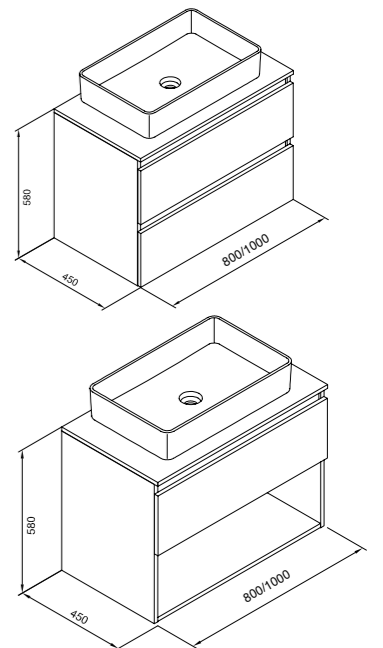

Daily + Hera

Set 100 cm 2DR
Base unit + countertop
+ Hera wash-basin
Ref. 7893301
Gloss White base unit
Black wash-basin

Moira black mirror
60x80cm
Ref 3851902

+

Base unit   **White wash-basin**

GLOSS WHITE

RUSTIC OAK

Soft Close

Hettich rails

Drawer with organizing box

80 cm 2 drawers	Set (base unit + wash-basin)*	7892801	7892874
100 cm 2 drawers	Set (base unit + wash-basin)*	7892901	7892974
80 cm 1 drawer + 1 gap	Set (base unit + wash-basin)*	7893001	7893074
100 cm 1 drawer + 1 gap	Set (base unit + wash-basin)*	7893101	7893174

* Daily base unit + countertop + Hera 60x38 white wash-basin

+

Base unit   **Black wash-basin**

GLOSS WHITE

RUSTIC OAK

80 cm 2 drawers	Set (base unit + wash-basin)*	7893201	7893274
100 cm 2 drawers	Set (base unit + wash-basin)*	7893301	7893374
80 cm 1 drawer + 1 gap	Set (base unit + wash-basin)*	7893401	7893474
100 cm 1 drawer + 1 gap	Set (base unit + wash-basin)*	7893501	7893574

* Daily base unit + countertop + Hera 60x38 black wash-basin