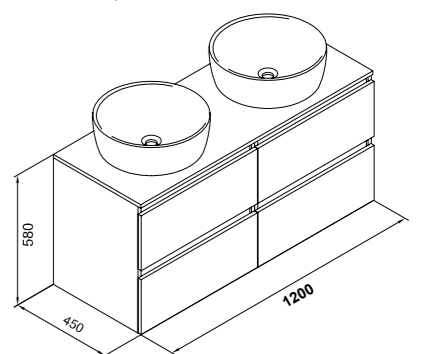

Daily + Urban

Set 80 cm 2DR
Base unit + countertop
+ Urban wash-basin
Ref. 7898101
Gloss White base unit
White wash-basin

Iron gold mirror
Ref.3850352

Daily + Urban

Set 120cm 2DR
Base unit + countertop
+ Urban wash-basins
Ref. 7899001
Gloss White base unit
Black wash-basins

	+			
Base unit		White wash-basin	GLOSS WHITE	RUSTIC OAK

Soft Close

Hettich rails

Drawer with organizing box

60 cm 2 drawers	Set (base unit + wash-basin)*	7898001	7898074
80 cm 2 drawers	Set (base unit + wash-basin)*	7898101	7898174
100 cm 2 drawers	Set (base unit + wash-basin)*	7898201	7898274
120 cm 4 drawers	Set (base unit + 2 wash-basins)*	7898301	7898374

* Daily base unit + countertop + Urban white wash-basin

	+			
Base unit		Black wash-basin	GLOSS WHITE	RUSTIC OAK

60 cm 2 drawers	Set (base unit + wash-basin)*	7898701	7898774
80 cm 2 drawers	Set (base unit + wash-basin)*	7898801	7898874
100 cm 2 drawers	Set (base unit + wash-basin)*	7898901	7898974
120 cm 4 drawers	Set (base unit + 2 wash-basins)*	7899001	7899074

* Daily base unit + countertop + Urban black wash-basin