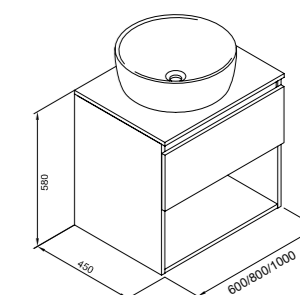

Iron black mirror
Ref. 3850302
260€

 +
 

Base unit **White wash-basin**

GLOSS WHITE **RUSTIC OAK**

Soft Close

Size	Configuration	GLOSS WHITE	RUSTIC OAK
60 cm	Set (base unit + wash-basin)*	7898401	7898474
1 drawer + 1 gap			
80 cm	Set (base unit + wash-basin)*	7898501	7898574
1 drawer + 1 gap			
100 cm	Set (base unit + wash-basin)*	7898601	7898674
1 drawer + 1 gap			

Hettich rails

Drawer with organizing box

 +
 

Base unit **Black wash-basin**

GLOSS WHITE **RUSTIC OAK**

Size	Configuration	GLOSS WHITE	RUSTIC OAK
60 cm	Set (base unit + wash-basin)*	7899101	7899174
1 drawer + 1 gap			
80 cm	Set (base unit + wash-basin)*	7899201	7899274
1 drawer + 1 gap			
100 cm	Set (base unit + wash-basin)*	7899301	7899374
1 drawer + 1 gap			