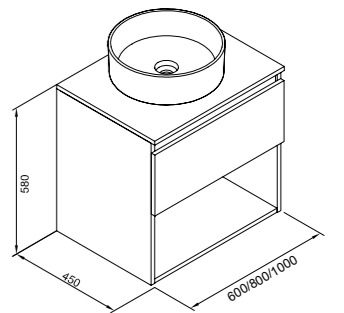

 + 
Base unit **White wash-basin**

 
GLOSS WHITE **RUSTIC OAK**

Soft Close

60 cm 1 drawer + 1 gap	Set (base unit + wash-basin)*	7890401	7890474
80 cm 1 drawer + 1 gap	Set (base unit + wash-basin)*	7890501	7890574
100 cm 1 drawer + 1 gap	Set (base unit + wash-basin)*	7890601	7890674

Hettich rails

Drawer with organizing box

 + 
Base unit **Black wash-basin**

 
GLOSS WHITE **RUSTIC OAK**

60 cm 1 drawer + 1 gap	Set (base unit + wash-basin)*	7891101	7891174
80 cm 1 drawer + 1 gap	Set (base unit + wash-basin)*	7891201	7891274
100 cm 1 drawer + 1 gap	Set (base unit + wash-basin)*	7891301	7891374

Kuadrat black mirror
 80x80cm
 Ref. 3850702

	 +  Base unit White wash-basin	 GLOSS WHITE	 RUSTIC OAK	 Soft Close
60 cm 2 drawers	Set (base unit + wash-basin)*	7891401	7891474	 Hettich rails
80 cm 2 drawers	Set (base unit + wash-basin)*	7891501	7891574	
100 cm 2 drawers	Set (base unit + wash-basin)*	7891601	7891674	
120 cm 4 drawers	Set (base unit + 2 wash-basins)*	7891701	7891774	