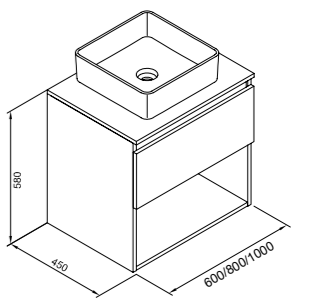

Hettich rails

Drawer with organizing box

* Daily base unit + countertop + Hera Square white wash-basin

+
Base unit **Black wash-basin**

GLOSS WHITE **RUSTIC OAK**

60 cm 1 drawer + 1 gap	Set (base unit + wash-basin)*	7892501	7892574
80 cm 1 drawer + 1 gap	Set (base unit + wash-basin)*	7892601	7892674
100 cm 1 drawer + 1 gap	Set (base unit + wash-basin)*	7892701	7892774