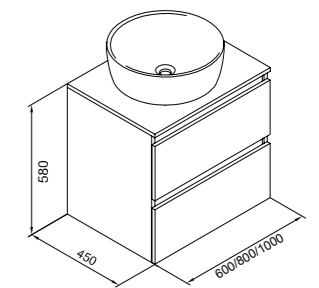

Daily + Urban

Set 80 cm 2DR
Base unit + countertop
+ Urban wash-basin
Ref. 7898101
Gloss White base unit
White wash-basin

Iron gold mirror
Ref.3850352

Daily + Urban

Set 120cm 2DR
Base unit + countertop
+ Urban wash-basins
Ref. 7899001
Gloss White base unit
Black wash-basins

	+			
Base unit		White wash-basin	GLOSS WHITE	RUSTIC OAK

Soft Close

Hettich rails

Drawer with organizing box

60 cm 2 drawers	Set (base unit + wash-basin)*	7898001	7898074
80 cm 2 drawers	Set (base unit + wash-basin)*	7898101	7898174
100 cm 2 drawers	Set (base unit + wash-basin)*	7898201	7898274
120 cm 4 drawers	Set (base unit + 2 wash-basins)*	7898301	7898374

* Daily base unit + countertop + Urban white wash-basin

	+			
Base unit		Black wash-basin	GLOSS WHITE	RUSTIC OAK

60 cm 2 drawers	Set (base unit + wash-basin)*	7898701	7898774
80 cm 2 drawers	Set (base unit + wash-basin)*	7898801	7898874
100 cm 2 drawers	Set (base unit + wash-basin)*	7898901	7898974
120 cm 4 drawers	Set (base unit + 2 wash-basins)*	7899001	7899074

* Daily base unit + countertop + Urban black wash-basin