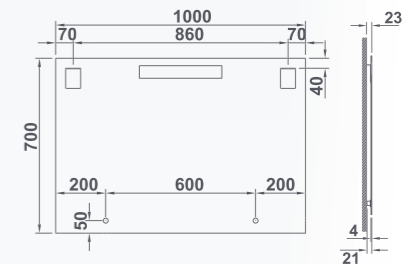

38477 **ADDOR MIRROR 100X80 CM**
Mirror with direct lighting.
LED lighting 15 W

MIROIR ADDOR 100X80 CM
Miroir avec éclairage direct.
Éclairage LED 15 W