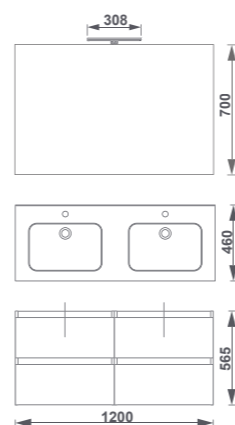

Daily

Set 80 cm 2DR
Base unit + wash-basin
Ref. 7895174
Rustic Oak finish

Ensemble 80 cm 2 tiroirs
Meuble + lavabo
Ref. 7895174
Chêne rustique

LED lighting Kul 9cm
Luminaire LED Kul 9 cm
Ref. 38471

Lya-N mirror Ø 90cm
Miroir Lya-N Ø 90cm
Ref. 38493

		Gloss White Blanc Brillant	Gloss Anthracite Anthracite Brillant	Gloss Galet Galet Brillant	Rustic Oak Chêne Rustique
DAILY					
60 cm	Pack *	7916901	7916984	7916930	7916974
2 drawers	Set (base + wash-basin)	7895001	7895084	7895030	7895074
2 tiroirs	Ensemble (meuble + lavabo)				
80 cm	Pack *	7917001	7917084	7917030	7917074
2 drawers	Set (base + wash-basin)	7895101	7895184	7895130	7895174
2 tiroirs	Ensemble (meuble + lavabo)				
90 cm	Pack *	7917101	7917184	7917130	7917174
2 drawers + 1 door	Set (base + wash-basin)	7895201	7895284	7895230	7895274
2 tiroirs + 1 porte	Ensemble (meuble + lavabo)				
100 cm	Pack *	7917201	7917284	7917230	7917274
2 drawers	Set (base + wash-basin)	7895301	7895384	7895330	7895374
2 tiroirs	Ensemble (meuble + lavabo)				
120 cm	Pack *	7917301	7917384	7917330	7917374
4 drawers	Set (base + wash-basin)	7895401	7895484	7895430	7895474
4 tiroirs	Ensemble (meuble + lavabo)