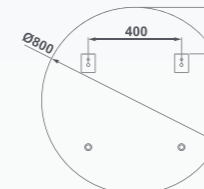

38496 **Ø 80 CM**