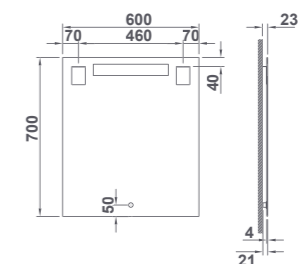

38475 **ADDOR MIRROR 60X80 CM**
Mirror with direct lighting.
LED lighting 10 W

MIROIR ADDOR 60X80 CM
Miroir avec éclairage direct.
Éclairage LED 10 W