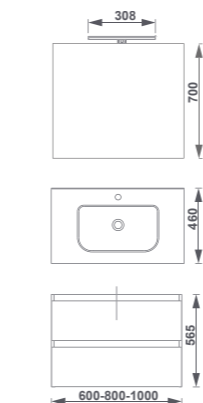

Daily

Set 80 cm 2DR
Base unit + wash-basin
Ref. 7895174
Rustic Oak finish

Ensemble 80 cm 2 tiroirs
Meuble + lavabo
Ref. 7895174
Chêne rustique

LED lighting Kul 9cm
Luminaire LED Kul 9 cm
Ref. 38471

Lya-N mirror Ø 90cm
Miroir Lya-N Ø 90cm
Ref. 38493

		Gloss White Blanc Brillant	Gloss Anthracite Anthracite Brillant	Gloss Galet Galet Brillant	Rustic Oak Chêne Rustique
DAILY					
60 cm	Pack *	7916901	7916984	7916930	7916974
2 drawers	Set (base + wash-basin)	7895001	7895084	7895030	7895074
2 tiroirs	Ensemble (meuble + lavabo)				
80 cm	Pack *	7917001	7917084	7917030	7917074
2 drawers	Set (base + wash-basin)	7895101	7895184	7895130	7895174
2 tiroirs	Ensemble (meuble + lavabo)				
90 cm	Pack *	7917101	7917184	7917130	7917174
2 drawers + 1 door	Set (base + wash-basin)	7895201	7895284	7895230	7895274
2 tiroirs + 1 porte	Ensemble (meuble + lavabo)				
100 cm	Pack *	7917201	7917284	7917230	7917274
2 drawers	Set (base + wash-basin)	7895301	7895384	7895330	7895374
2 tiroirs	Ensemble (meuble + lavabo)				
120 cm	Pack *	7917301	7917384	7917330	7917374
4 drawers	Set (base + wash-basin)	7895401	7895484	7895430	7895474
4 tiroirs	Ensemble (meuble + lavabo)