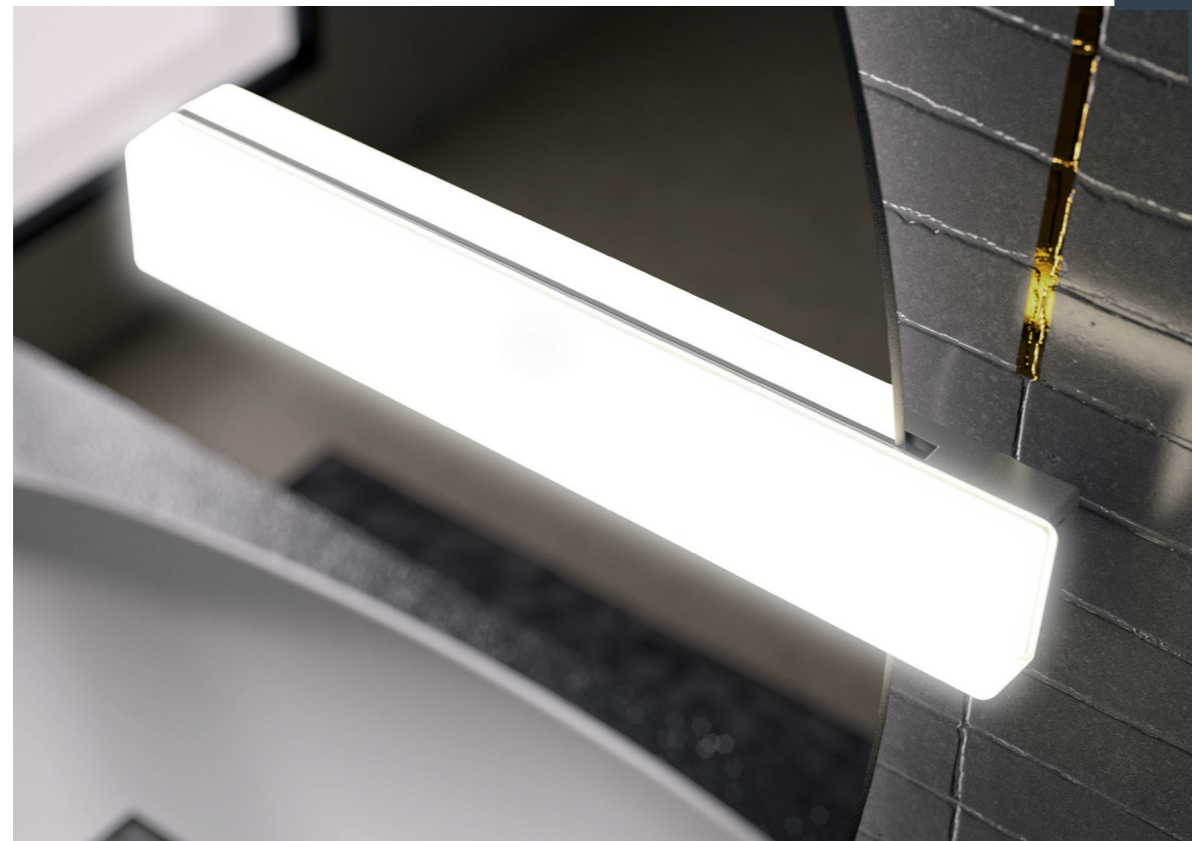

Mirrors and lighting | Miroirs et luminaires

38265 **DAILY LIGHTING 60 CM**
LED lighting 12 W

LUMINAIRE DAILY 60 CM
Éclairage LED 12 W

38266 **DAILY LIGHTING 45 CM**
LED lighting 10 W

LUMINAIRE DAILY 45 CM
Éclairage LED 10 W

38267 **DAILY LIGHTING 30 CM**
LED lighting 8 W

LUMINAIRE DAILY 30 CM
Éclairage LED 8 W

38471 **KUL LIGHTING 9 CM**
5W

Can be installed anywhere on the mirror

LUMINAIRE KUL 9 CM
5W

Peut être installé n'importe où sur le miroir