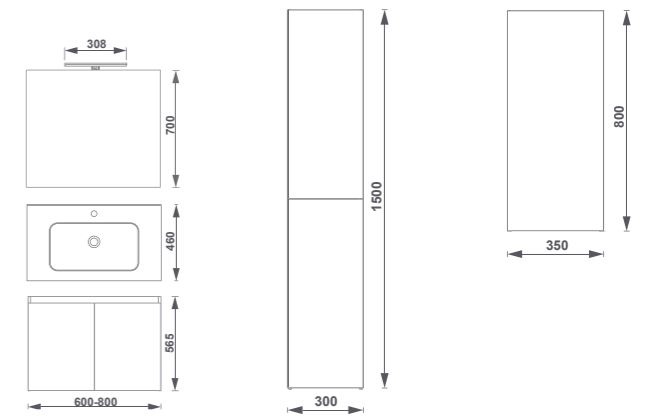

HANDY		Gloss White Blanc Brillant	Gloss Anthracite Anthracite Brillant	Walnut Noyer	Grey Gris
60 cm	Pack *	7916601	7916684	7916685	7916617
2 doors	Set (base + wash-basin)	7894601	7894684	7894685	7894617
2 portes	Ensemble (meuble + lavabo)				
80 cm	Pack *	7916701	7916784	7916785	7916717
2 doors	Set (base + wash-basin)	7894701	7894784	7894785	7894717
2 portes	Ensemble (meuble + lavabo)				

Soft Close | Fermeture amortie

* Pack: base + wash-basin + Handy mirror LED 30W.
* Pack : meuble + lavabo + miroir Handy LED 30W.

HANDY		Gloss White Blanc Brillant	Gloss Anthracite Anthracite Brillant	Walnut Noyer	Grey Gris
Column 30 cm		3804601	3804684	3804685	3804617
Colonne 30 cm					
2 doors		3804701	3804784	3804785	3804717
2 portes					

HANDY		Gloss White Blanc Brillant	Gloss Anthracite Anthracite Brillant	Walnut Noyer	Grey Gris
Width 35 cm		3804701	3804784	3804785	3804717
Largeur 35 cm					
1 door					
1 porte