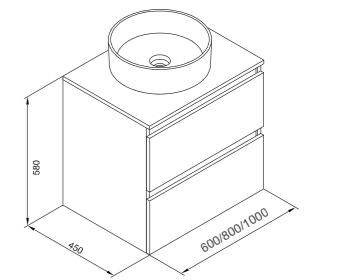

* Base unit + countertop + Hera white wash-basins | Meuble + asque à encastrer + lavabos blanc Hera

* Base unit + countertop + Hera black wash-basins | Meuble + asque à encastrer + lavabos noir Hera