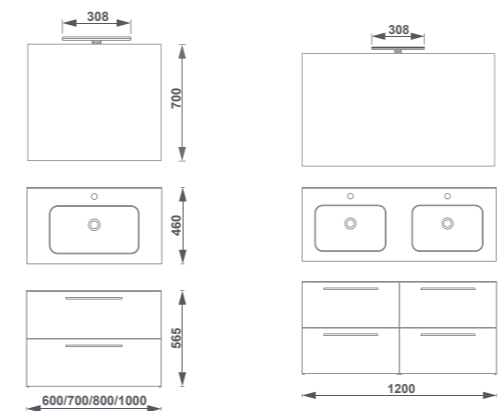

* Pack: base + wash-basin + Only mirror + Daily 30 LED 8W lighting. | * Pack : meuble + lavabo + miroir Only + luminaire Daily 30 LED 8W lighting.