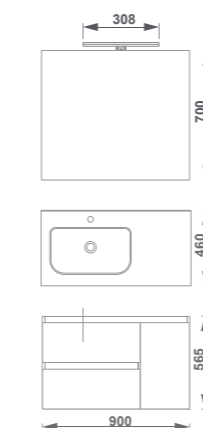

Daily

Set 80 cm 2DR
Base unit + wash-basin
Ref. 7895174
Rustic Oak finish

Ensemble 80 cm 2 tiroirs
Meuble + lavabo
Ref. 7895174
Chêne rustique

LED lighting Kul 9cm
Luminaire LED Kul 9 cm
Ref. 38471

Lya-N mirror Ø 90cm
Miroir Lya-N Ø 90cm
Ref. 38493

		Gloss White Blanc Brillant	Gloss Anthracite Anthracite Brillant	Gloss Galet Galet Brillant	Rustic Oak Chêne Rustique
DAILY					
60 cm	Pack *	7916901	7916984	7916930	7916974
2 drawers	Set (base + wash-basin)	7895001	7895084	7895030	7895074
2 tiroirs	Ensemble (meuble + lavabo)				
80 cm	Pack *	7917001	7917084	7917030	7917074
2 drawers	Set (base + wash-basin)	7895101	7895184	7895130	7895174
2 tiroirs	Ensemble (meuble + lavabo)				
90 cm	Pack *	7917101	7917184	7917130	7917174
2 drawers + 1 door	Set (base + wash-basin)	7895201	7895284	7895230	7895274
2 tiroirs + 1 porte	Ensemble (meuble + lavabo)				
100 cm	Pack *	7917201	7917284	7917230	7917274
2 drawers	Set (base + wash-basin)	7895301	7895384	7895330	7895374
2 tiroirs	Ensemble (meuble + lavabo)				
120 cm	Pack *	7917301	7917384	7917330	7917374
4 drawers	Set (base + wash-basin)	7895401	7895484	7895430	7895474
4 tiroirs	Ensemble (meuble + lavabo)