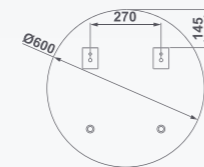

NERO MIRROR
Matt black decorative rim
4 mm glass with polished edge
Depth 2.1 cm

MIROIR NERO
Bord décoratif noir mat.
Verre de 4 mm avec bord poli.
Profondeur 2,1 cm

38495 **Ø 60 CM**